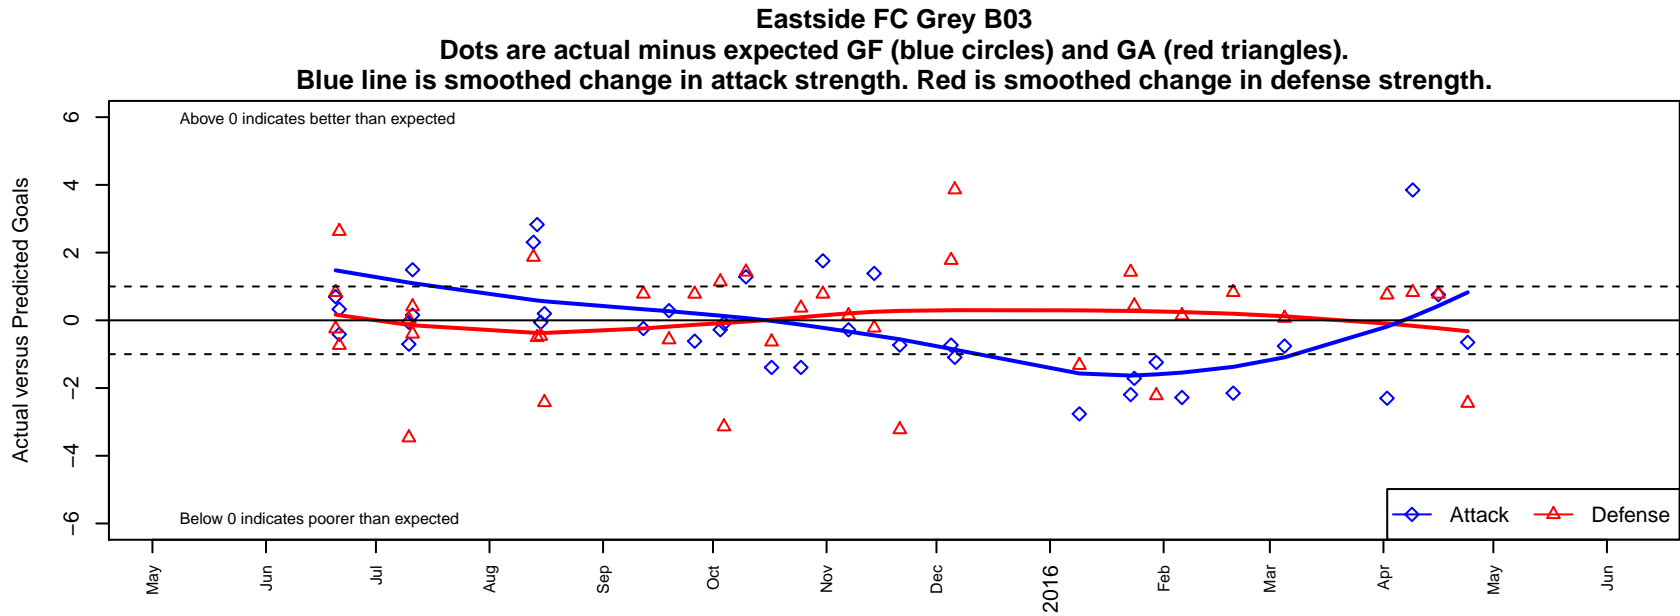

**attack and defense variance (black dot)
relative to other teams
and top 10 in region**

**attack and defense rating
relative to others at age
and all opponents in last 13 months**

Eastside FC Grey B03

Eastside FC
Preston, WA
B03 total strength=520
attack=0.5 defense=0.29
fall league = RCL B03 Div 4
spr league = Win RCL B03 Div 4

alt names used:
EASTSIDE FCB03 GREY D
Eastside 03 Grey
EASTSIDE FC B03 GREY D (WA)
Eastside FC B03 Grey D
Eastside FC B03 Grey D
Eastside FC B03 Grey D

Venues played:
2015 Snohomish United Invit Silver
2015 KCC BU12 Gold
2015 Bigfoot Group B U12
2015 RCL B03 Div 4
2015 Win RCL B03 Div 4
2015 WYS Presidents Cup B03 Division 2