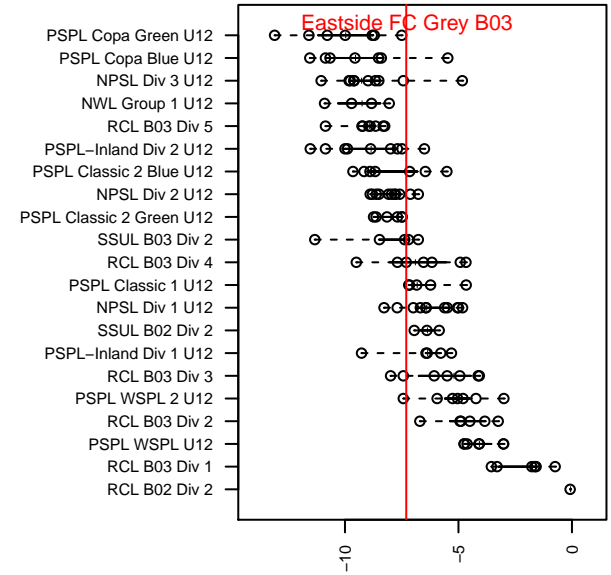

**attack and defense rating
relative to others at age
and all opponents in last 13 months**